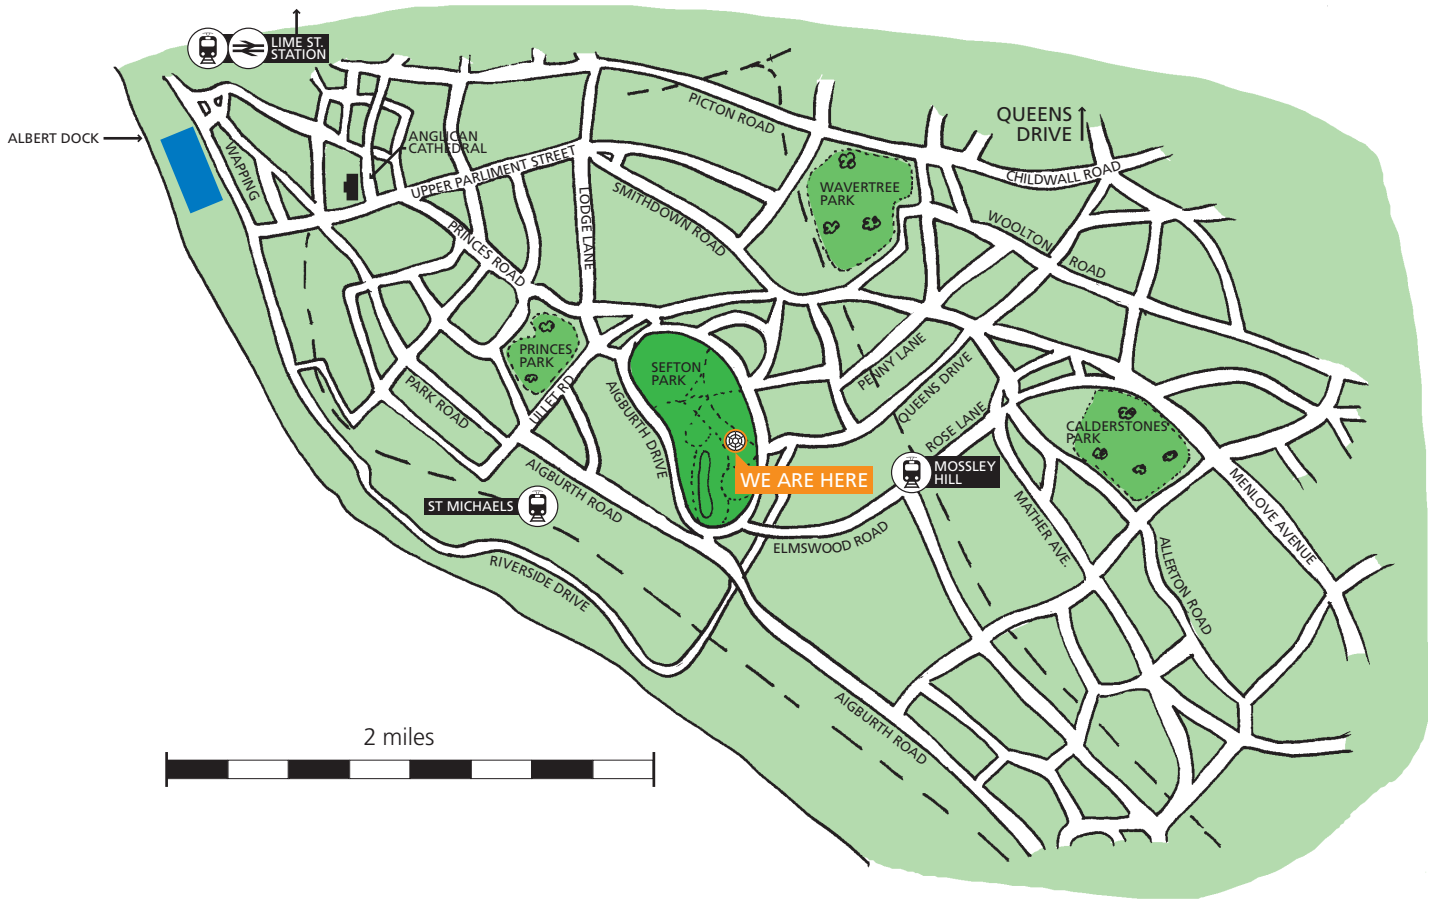

How to find us

SEFTON PARK palm house

Sefton Park Palm House
Sefton Park, Liverpool L17 1AP

Information Line **0151 726 2415**
Email info@palmhouse.org.uk
www.palmhouse.org.uk

Cycle Paths:

Route 56 takes you through Sefton Park

Local Buses:

75, 80, 176 to Ullet Road
82,107,207 to Aigburth Road end of Lark Lane

For local transport information call **Traveline** on
0870 608 2608 or visit www.merseytravel.gov.uk

Travel Information  **traveline** 0870 608 2 608
 public transport info National Call Rate
 OPEN 8AM TILL 8PM 7 DAYS A WEEK
www.merseytravel.gov.uk