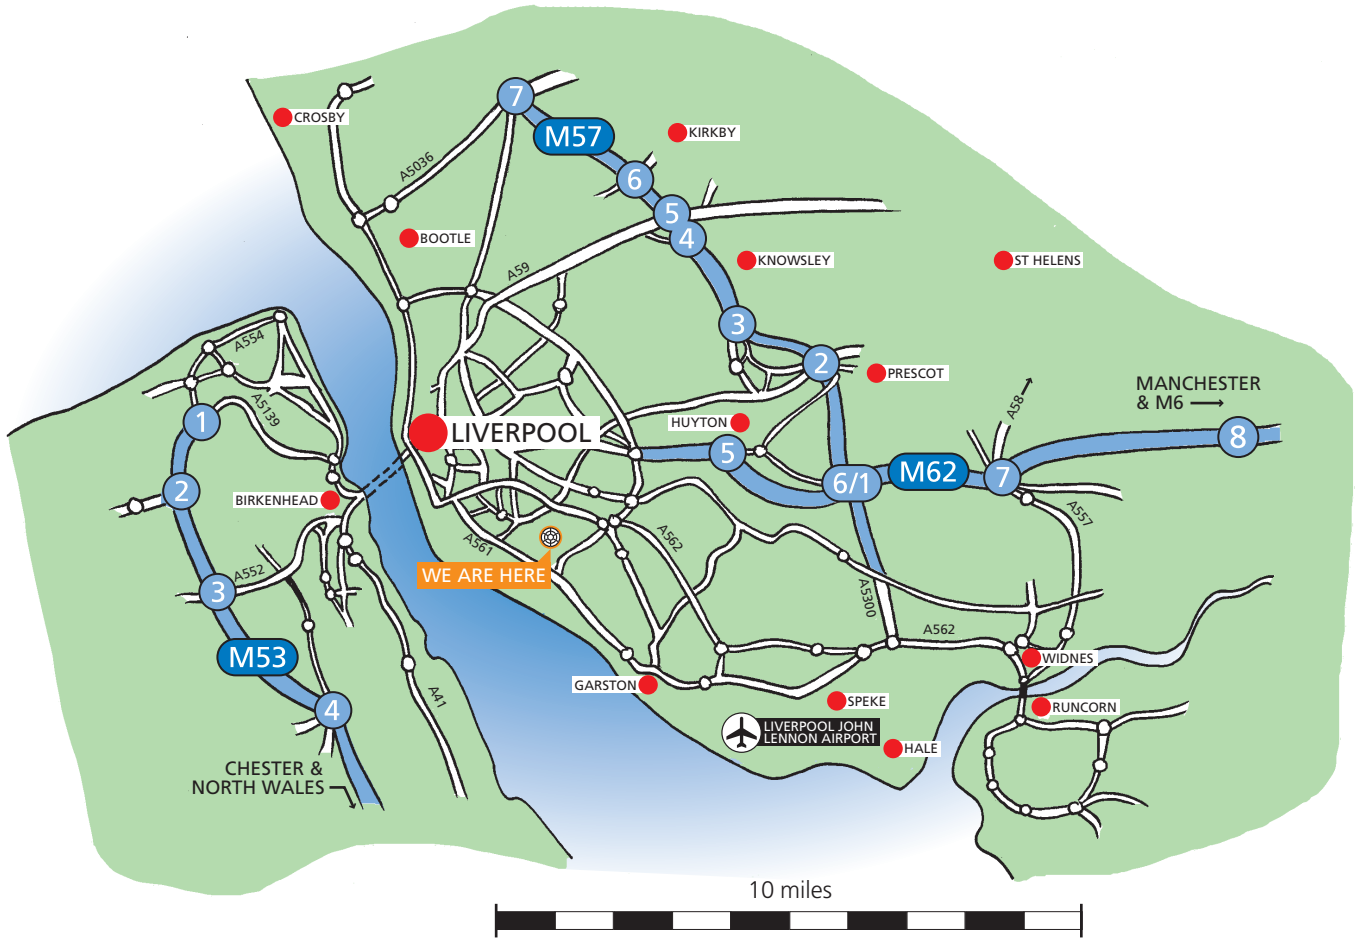

How to find us

SEFTON PARK palm house

Sefton Park Palm House
Sefton Park, Liverpool L17 1AP

Information Line **0151 726 2415**
Email info@palmhouse.org.uk
www.palmhouse.org.uk

Cycle Paths:

Route 56 takes you through Sefton Park

Local Buses:

75, 80, 176 to Ullet Road
82,107,207 to Aigburth Road end of Lark Lane

For local transport information call **Traveline** on
0870 608 2608 or visit www.merseytravel.gov.uk

Travel Information  **traveline** 0870 608 2 608
 public transport info National Call Rate
 OPEN 8AM TILL 8PM 7 DAYS A WEEK
www.merseytravel.gov.uk